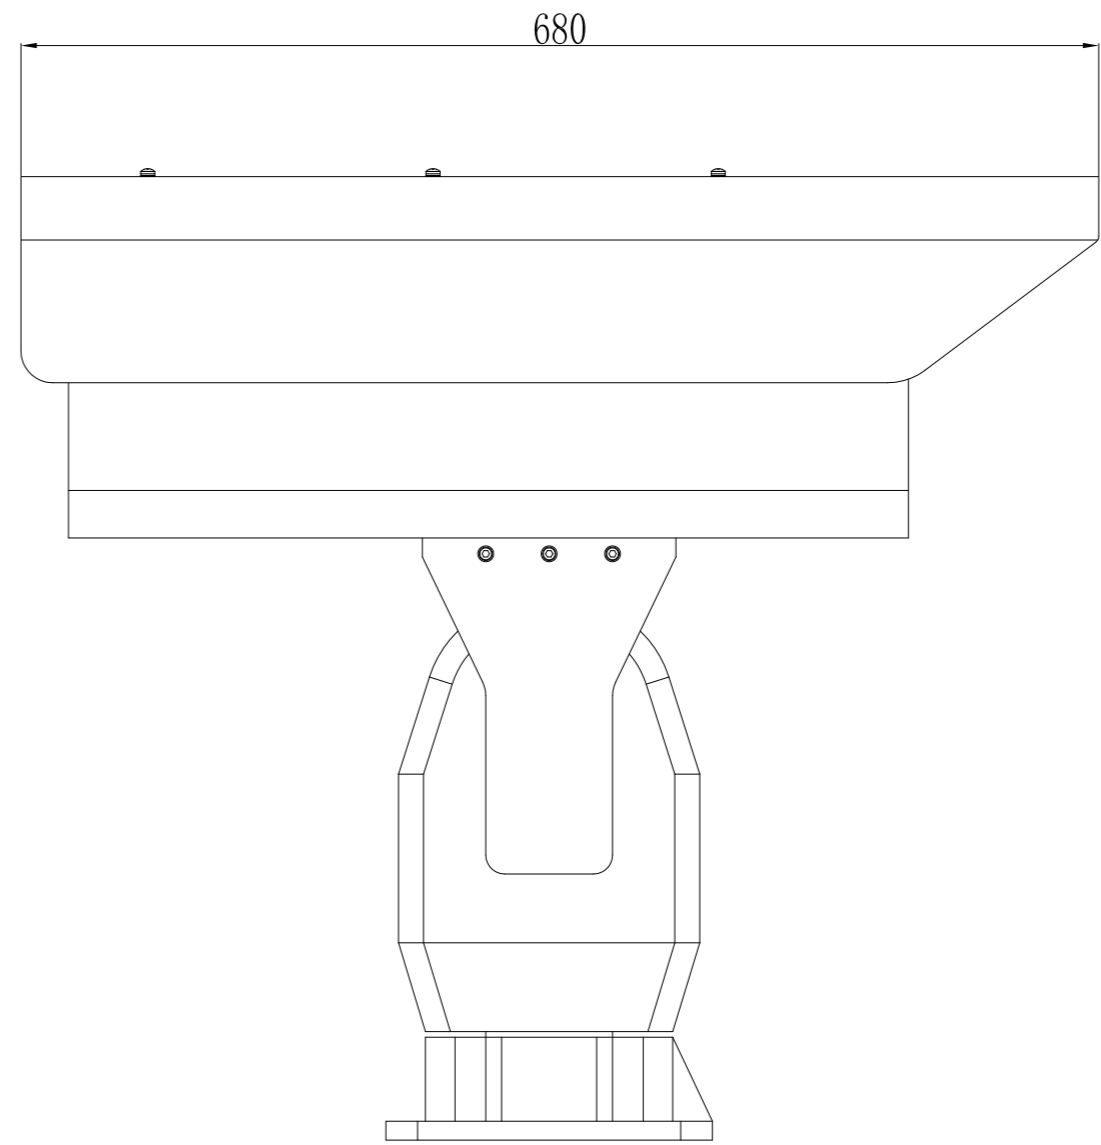

RELEASE LEVEL: PROJ RELEASE  
FILE NAME: DWS-0200-0000

REVISIONS					
REV	ZONE	MARK	DESCRIPTION	DATE	CHANGED

底座安装尺寸