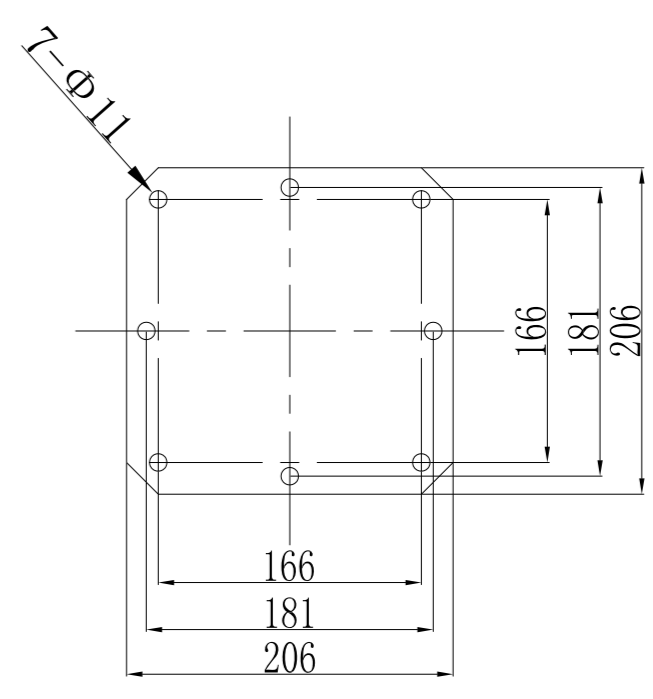

RELEASE LEVEL: PROJ RELEASE  
FILE NAME: DWS-0200-0000

REVISIONS					
REV	ZONE	MARK	DESCRIPTION	DATE	CHANGED

底座安装尺寸