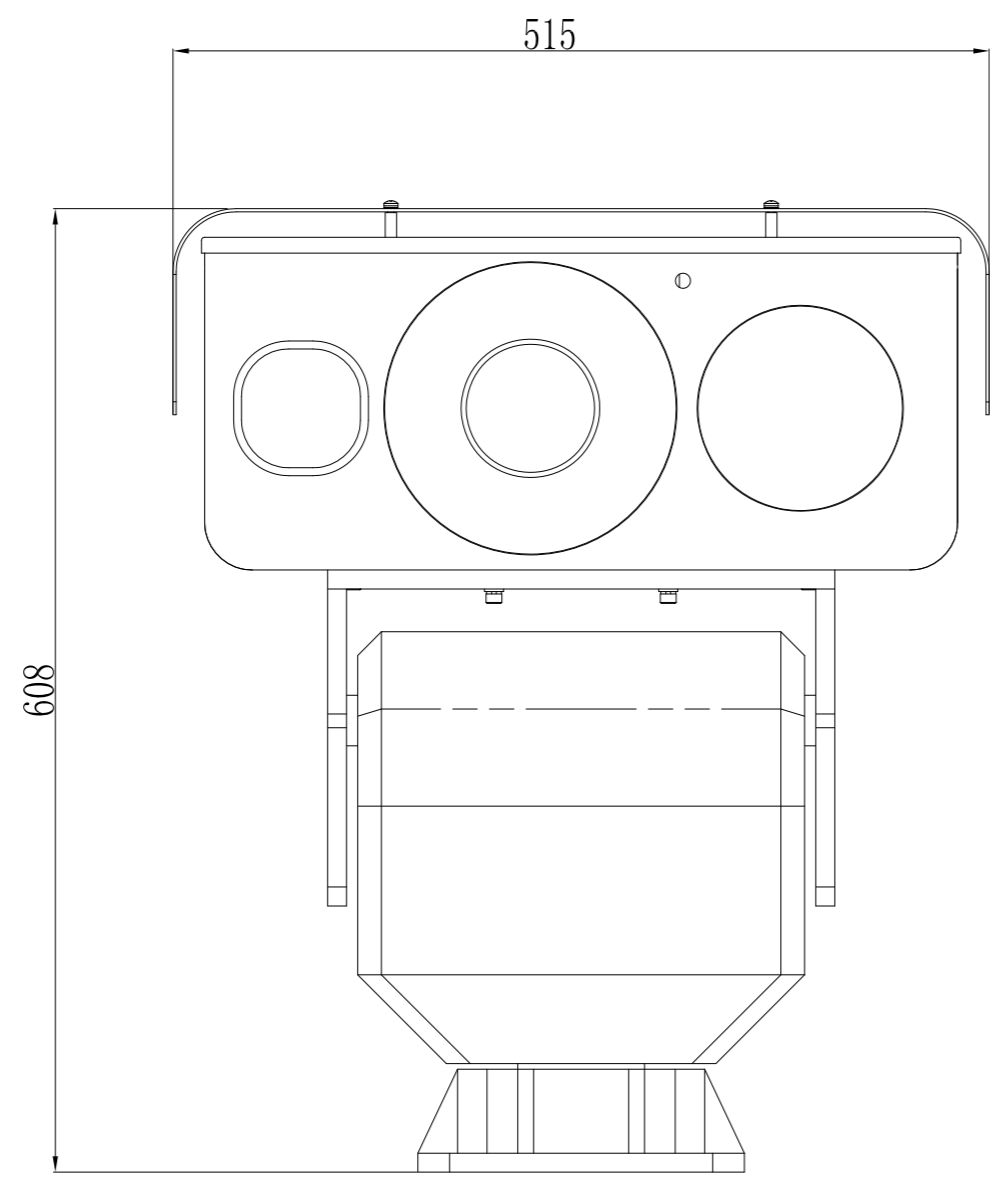

RELEASE LEVEL: PROJ RELEASE  
FILE NAME: DWS-0200-0000

REVISIONS					
REV	ZONE	MARK	DESCRIPTION	DATE	CHANGED

底座安装尺寸