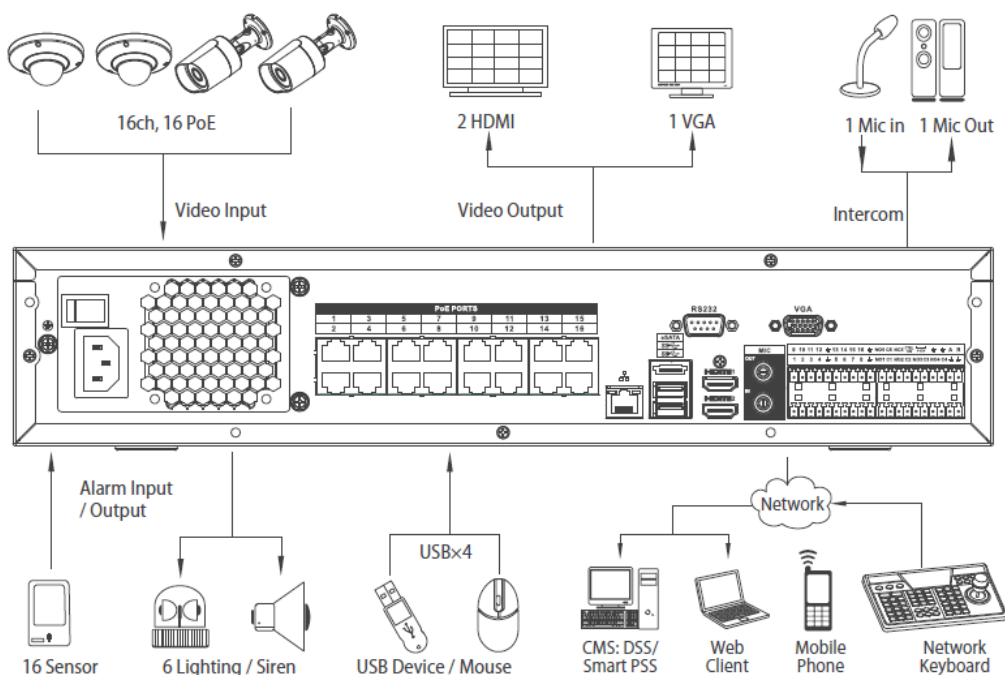

DH-NVR5816/5832/5864(-16P)-4KS2

PoE	16 ports (IEEE802.3af/at) (for -16P model)
Network Function	HTTP, TCP/IP, IPv4/IPv6, UPNP, RTSP, UDP, SMTP, NTP, DHCP, DNS, IP Filter, PPPOE, DDNS, FTP, Alarm Server, IP Search(Support Dahua IP camera, DVR, NVS and etc.), P2P
Max. User Access	128 users
Smart Phone	iPhone, iPad, Android
Storage	
Internal HDD	8 SATA ports, up to 48TB
HDD Mode	Raid 0/1/5/6/10
External HDD	1 eSATA port
Auxiliary Interface	
USB	4 ports (2 Rear USB3.0, 2 Front USB2.0)
RS232	1 port, For PC communication&Keyboard
General	
Power Supply	Single, AC 100~240V, 50/60 Hz
Power Consumption	NVR: 16.7W for non-PoE model(without HDD) 17.5W for PoE model(without HDD)
	PoE: Max 25.5W for single port(for -16P model), 150W in total
Working Environment	-10°C~+55°C / 10%~90%RH / 86~106kpa
Dimension (W×D×H)	2U, 440mm×454mm×95mm
Weight	6.55KG for non-PoE model(without HDD)
	7KG for PoE model(without HDD)

System Connection